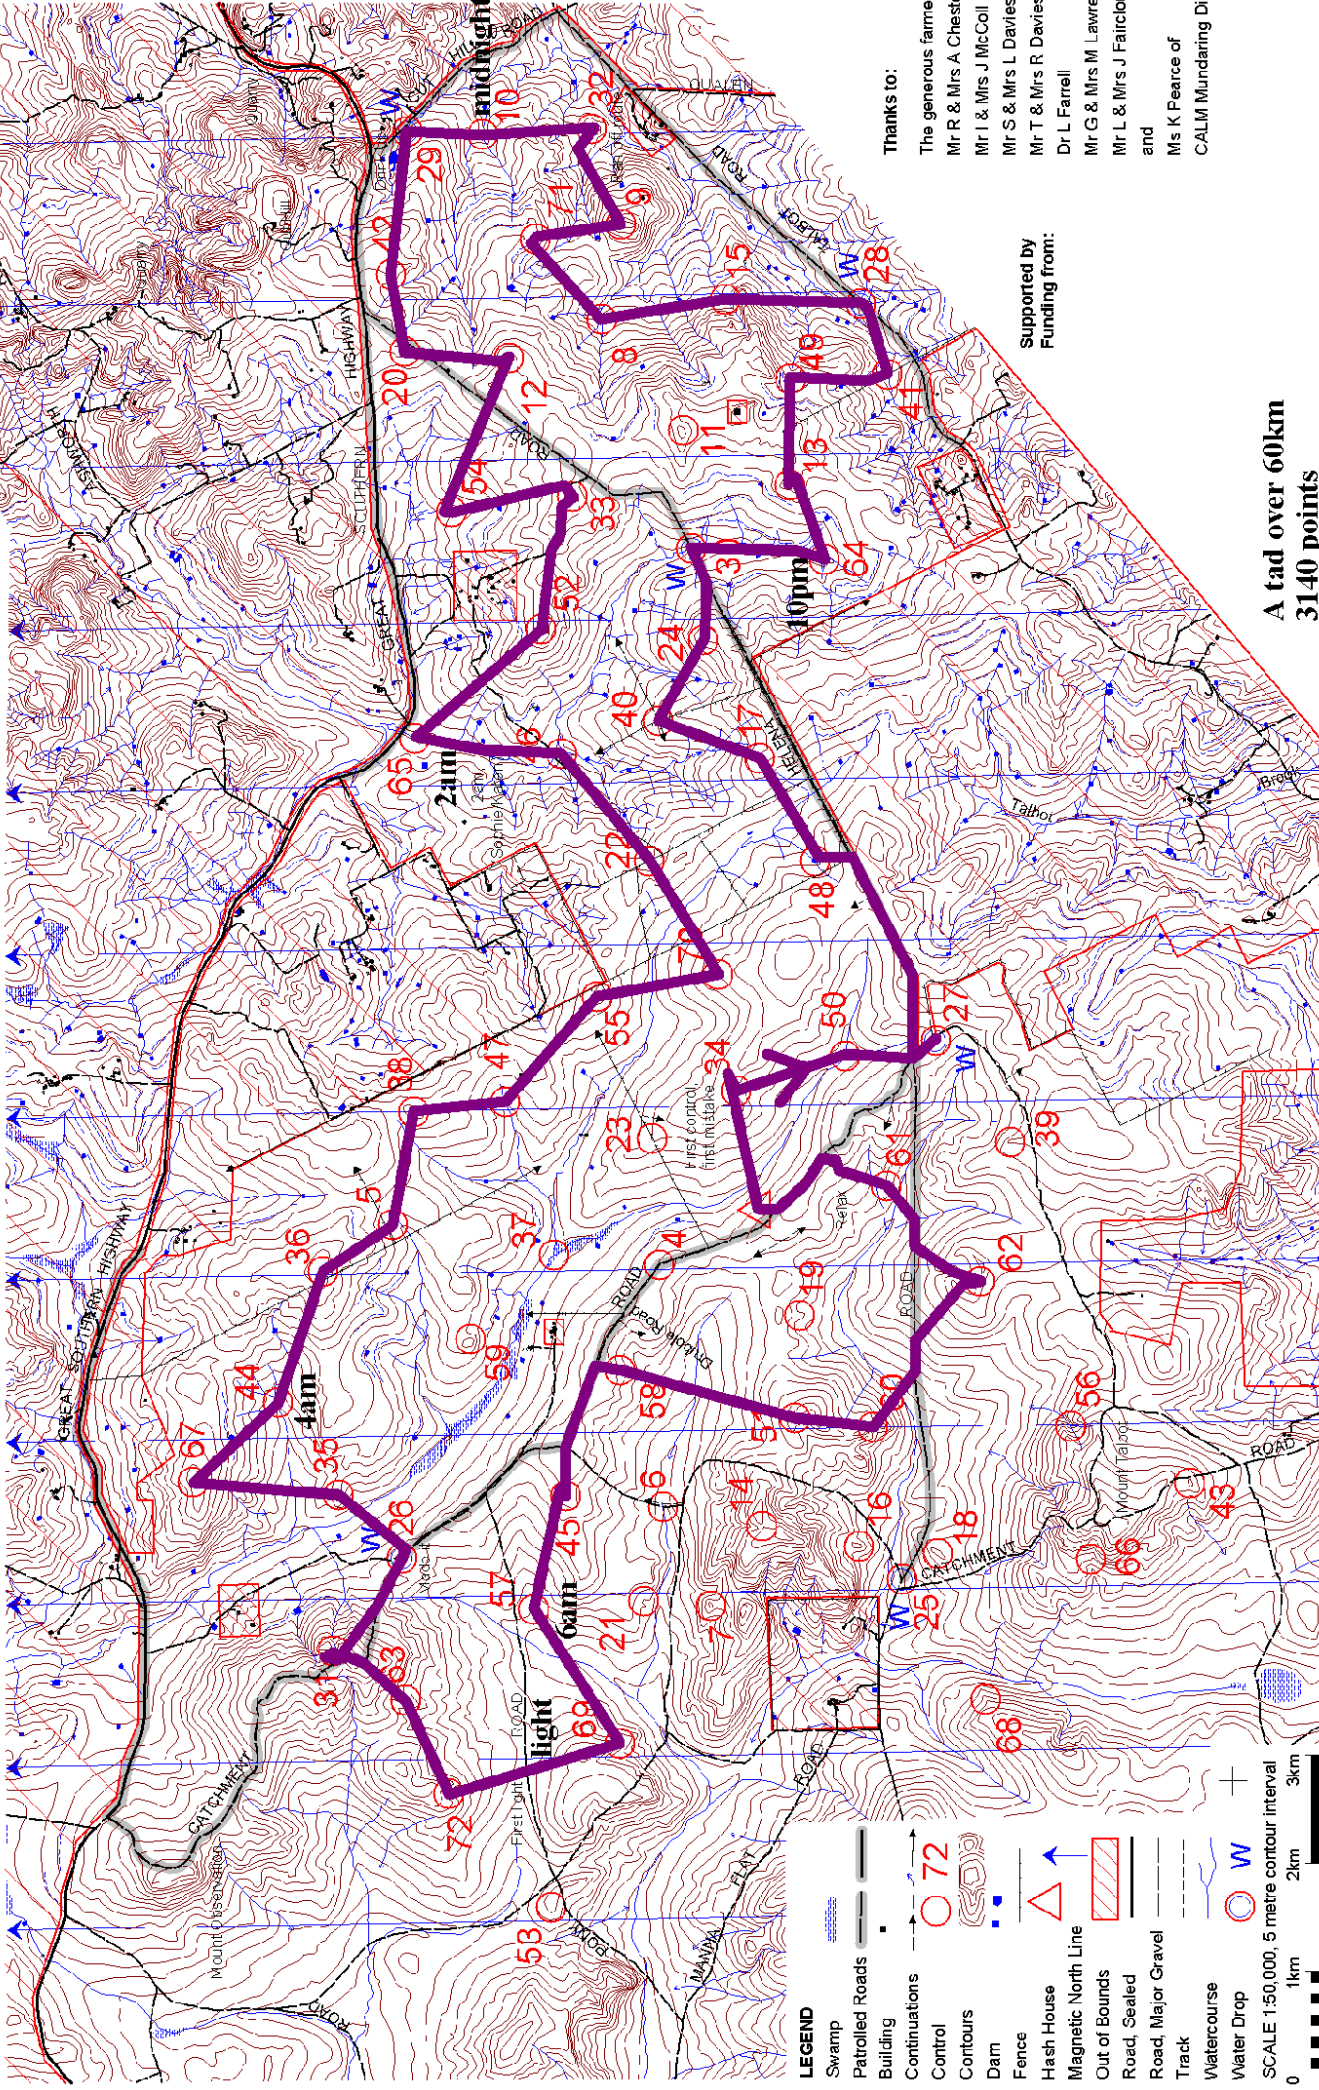

The Good Night Rogaine

WARA Upside Down Rogaine 26-27 February 2005

Mark and Wil's Route

Setters and Vectors:
 Colette Simms
 Stephen Wolff
 John Cresp
 Keith Stewart

LEGEND

- Swamp
- Patrolled Roads
- Building
- Continuations
- Control
- Contours
- Dam
- Fence
- Hash House
- Magnetic North Line
- Out of Bounds
- Road, Sealed
- Road, Major Gravel
- Track
- Watercourse
- Water Drop

SCALE 1:50,000, 5 metre contour interval

0 1km 2km 3km

Thanks to:
 The generous farmers:
 Mr R & Mrs A Chester
 Mr I & Mrs J McCoil
 Mr S & Mrs L Davies
 Mr T & Mrs R Davies
 Dr L Farrell
 Mr G & Mrs M Lawrence
 Mr L & Mrs J Fairclough
 and
 Ms K Pearce of
 CALM Murding District.

**Supported by
 Funding from:**

**A tad over 60km
 3140 points**

This map was produced using OAD 8 by the Western Australian Rogaining Association, wa.rogain.org.au. Data supplied by DLA and used under copy license 383/83. Possession of this map does not give right of entry to this area.